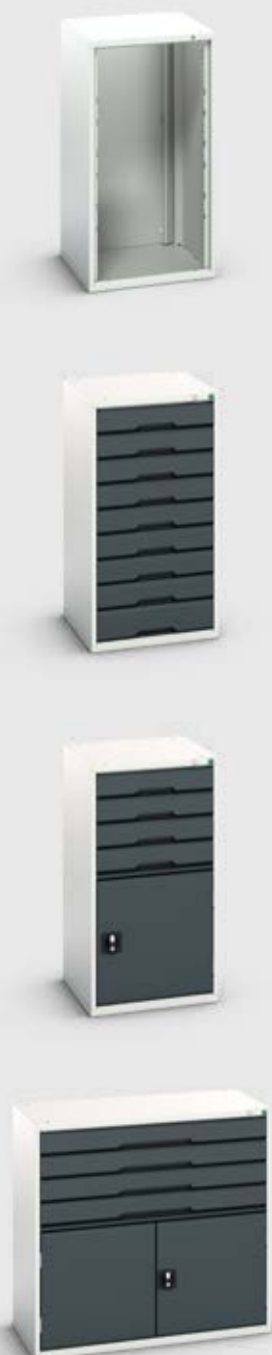

verso - Cabinets

Fully Welded Housing

With fully welded steel housings, verso cabinets are designed to withstand the rigours of industrial use. All are 550mm deep, with three widths and numerous height options to choose from.

Robust Drawers

All standard fitment drawers are 75kg U.D.L. capacity, with 100% extension roller bearing slides for smooth operation and easy access.

Efficient Storage

Drawer pans are all full height and available in 100mm, 125mm, and 175mm options. Small parts can be efficiently organised using plastic storage boxes, adjustable metal dividers or inlay mats.

Drawer Locking & Blocking

All verso cabinets are centrally lockable, models with drawer blocking mechanism are available on request.

Practical Work Surfaces

30mm thick Multiplex or Lino worktops are available for all verso cabinets, as well as top trays with inlaid mats or lectern tops with built-in pen trays.

Wide Range of Accessories

Individually kit out your verso cabinet, with a wide range of drawer dividers, shelves and worktops.

verso | **Cabinets** 525mm Wide x 550mm Deep

525mm Wide x 550mm Deep Cabinets